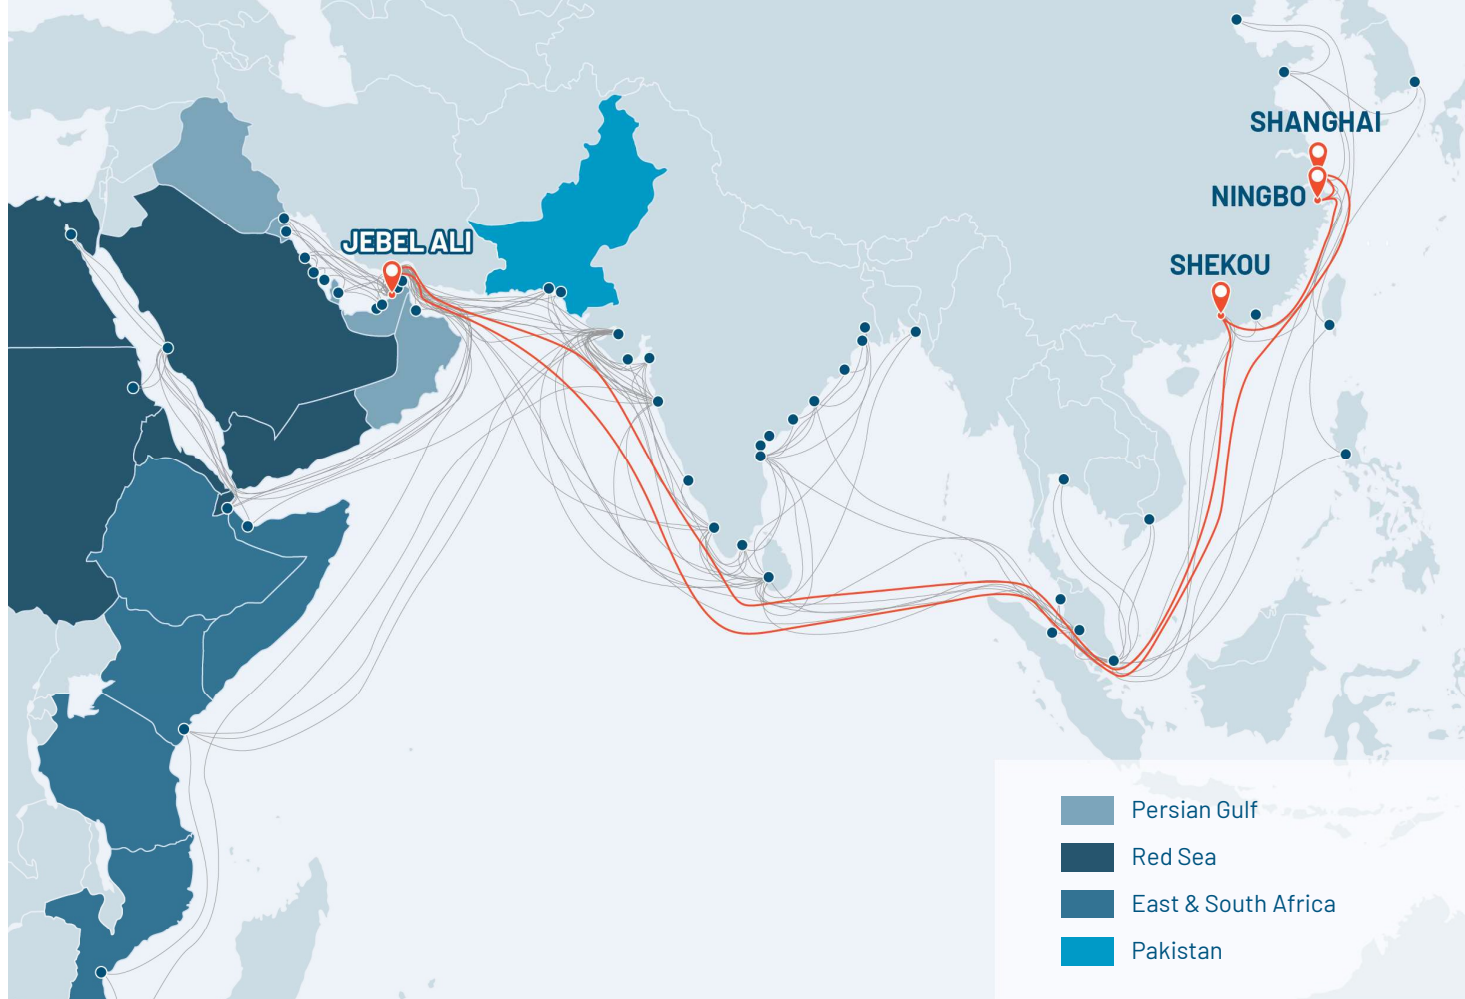

China Gulf Express (CGE)

NEW PREMIUM DIRECT SERVICE – CGE

We are delighted to announce the launch of our premium direct service connecting **China to Jebel Ali** - the **China Gulf Express (CGE)**, commencing on May 19th, 2024.

This weekly service is designed to offer faster and competitive transit times connecting China to Jebel Ali. It is also uniquely positioned to enable transshipment connectivity, via Jebel Ali, to the Persian Gulf, Red Sea, East and South Africa and Pakistan. Both dry and reefer cargo will be accepted on this route.

- Convenient transshipment connectivity via Jebel Ali.
- Fixed weekly service.
- Competitive transit times.

For further inquiries, please contact your local sales representatives or:

Feeder inquiries:

inquiries-feeder-asia-africa@unifeeder.com

NVOCC Inquiries:

inquiries-nvocc-asia-africa@unifeeder.com

UNIFEEDER

www.unifeeder.com

Our extensive network

Connectivity via Jebel Ali

For further enquiries, please contact your local sales representatives