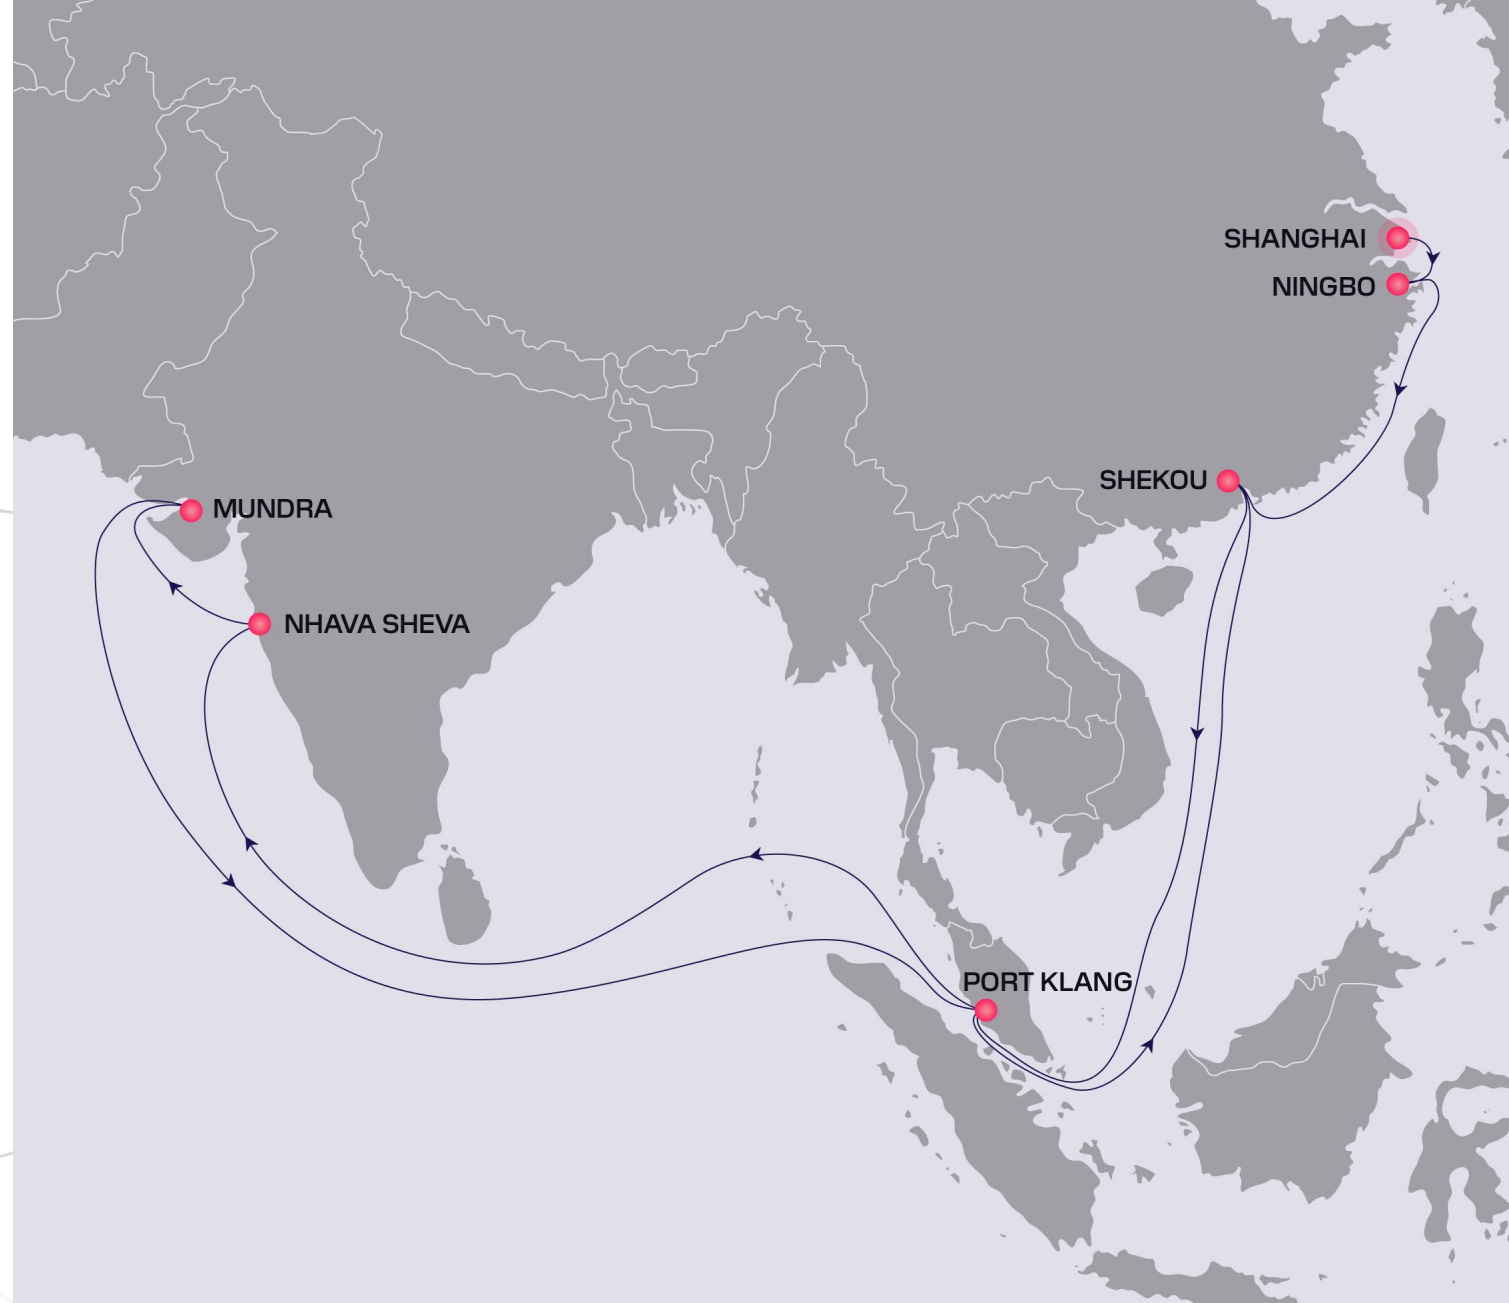

OVERVIEW

CISC2

China India Sub Continent Service 2

Route

Shanghai (WGO) – Ningbo (BLTCT) – Shekou (SCT)
– Port Klang (North Port) – Nhava Sheva (BMCT)
– Mundra (MICT) – Port Klang (North Port) – Shekou (SCT)

Voyage Days

42 days

Frequency

Weekly

Partners

WHL (3 vsl), IAL (1 vsl), Sinokor (1 vsl), UF (1 vsl)

[< Back to Overview Map](#)