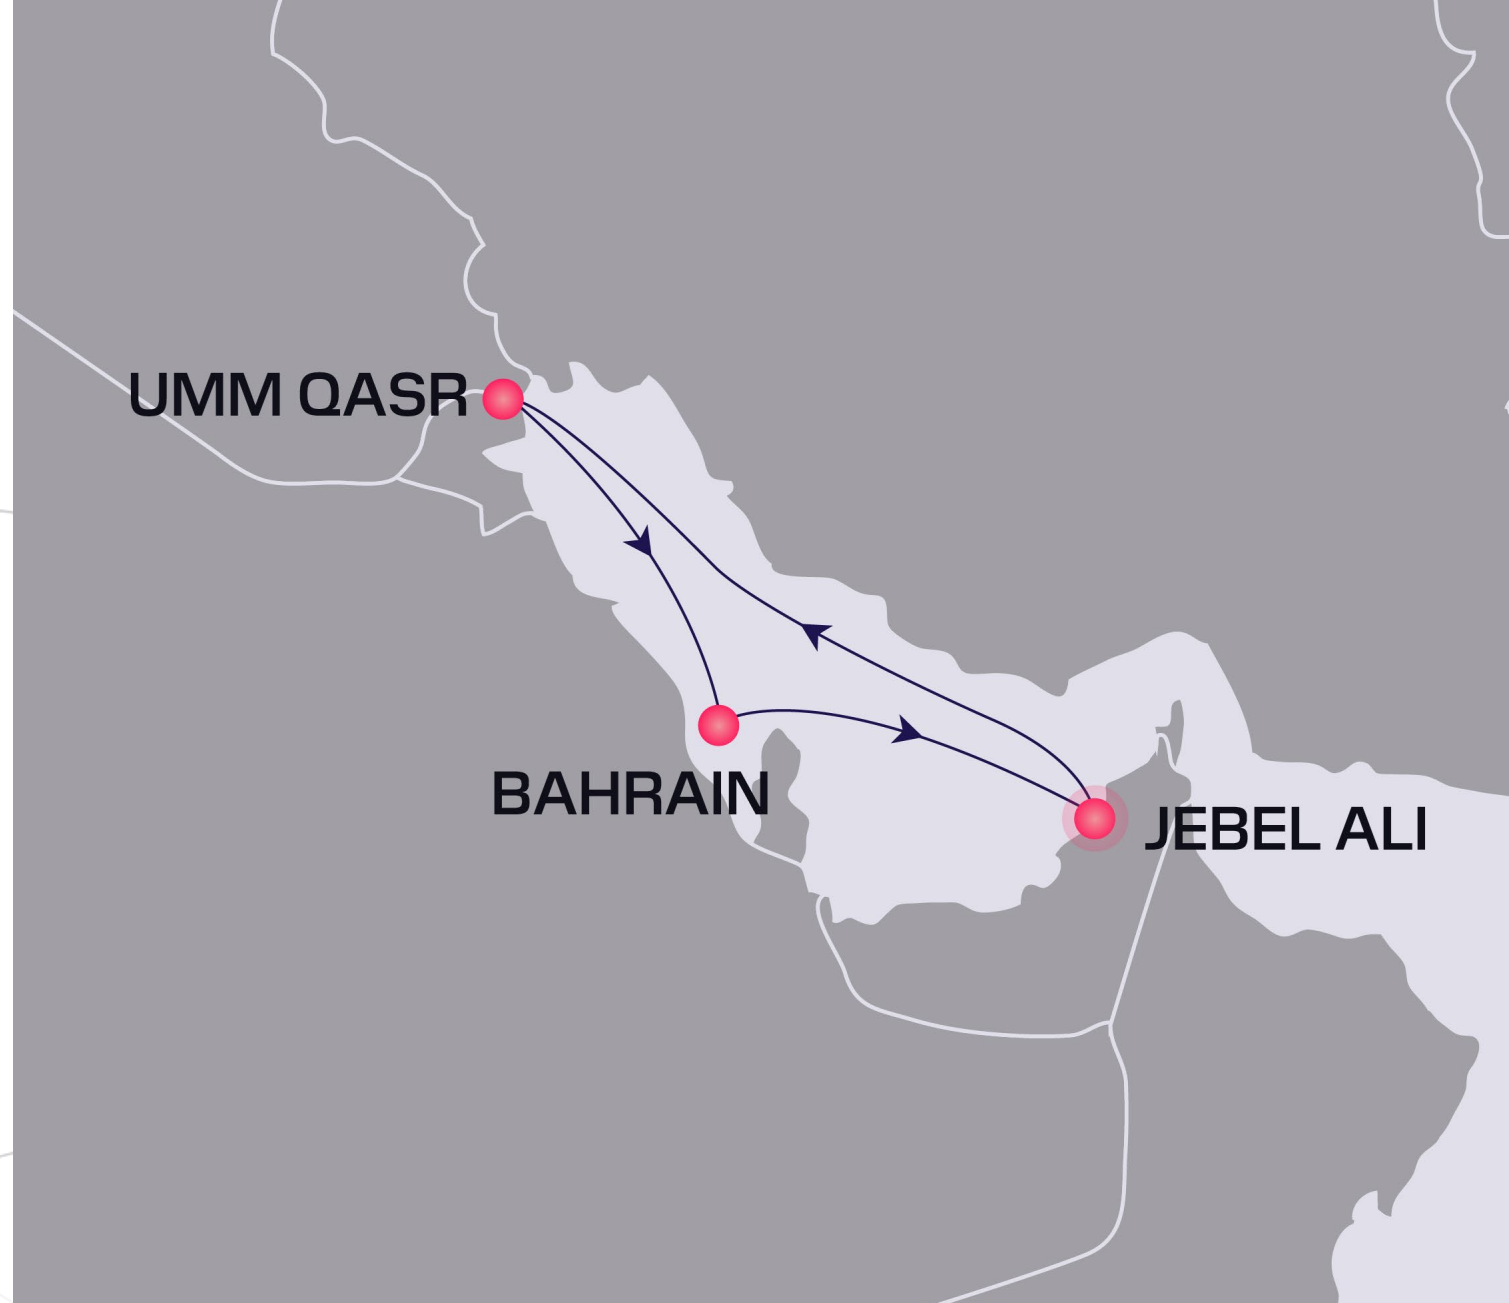

OVERVIEW

BUD

Bahrain / Umm Qasr / Jebel Ali

Route

Jebel Ali (T4/T3/T2) – Umm Qasr (BGT)
– Bahrain (BHKBS) – Jebel Ali (T4/T3/T2)

Voyage Days

7 days

Frequency

Weekly

Partners

UF / XPF (1 vs1)

[< Back to Overview Map](#)