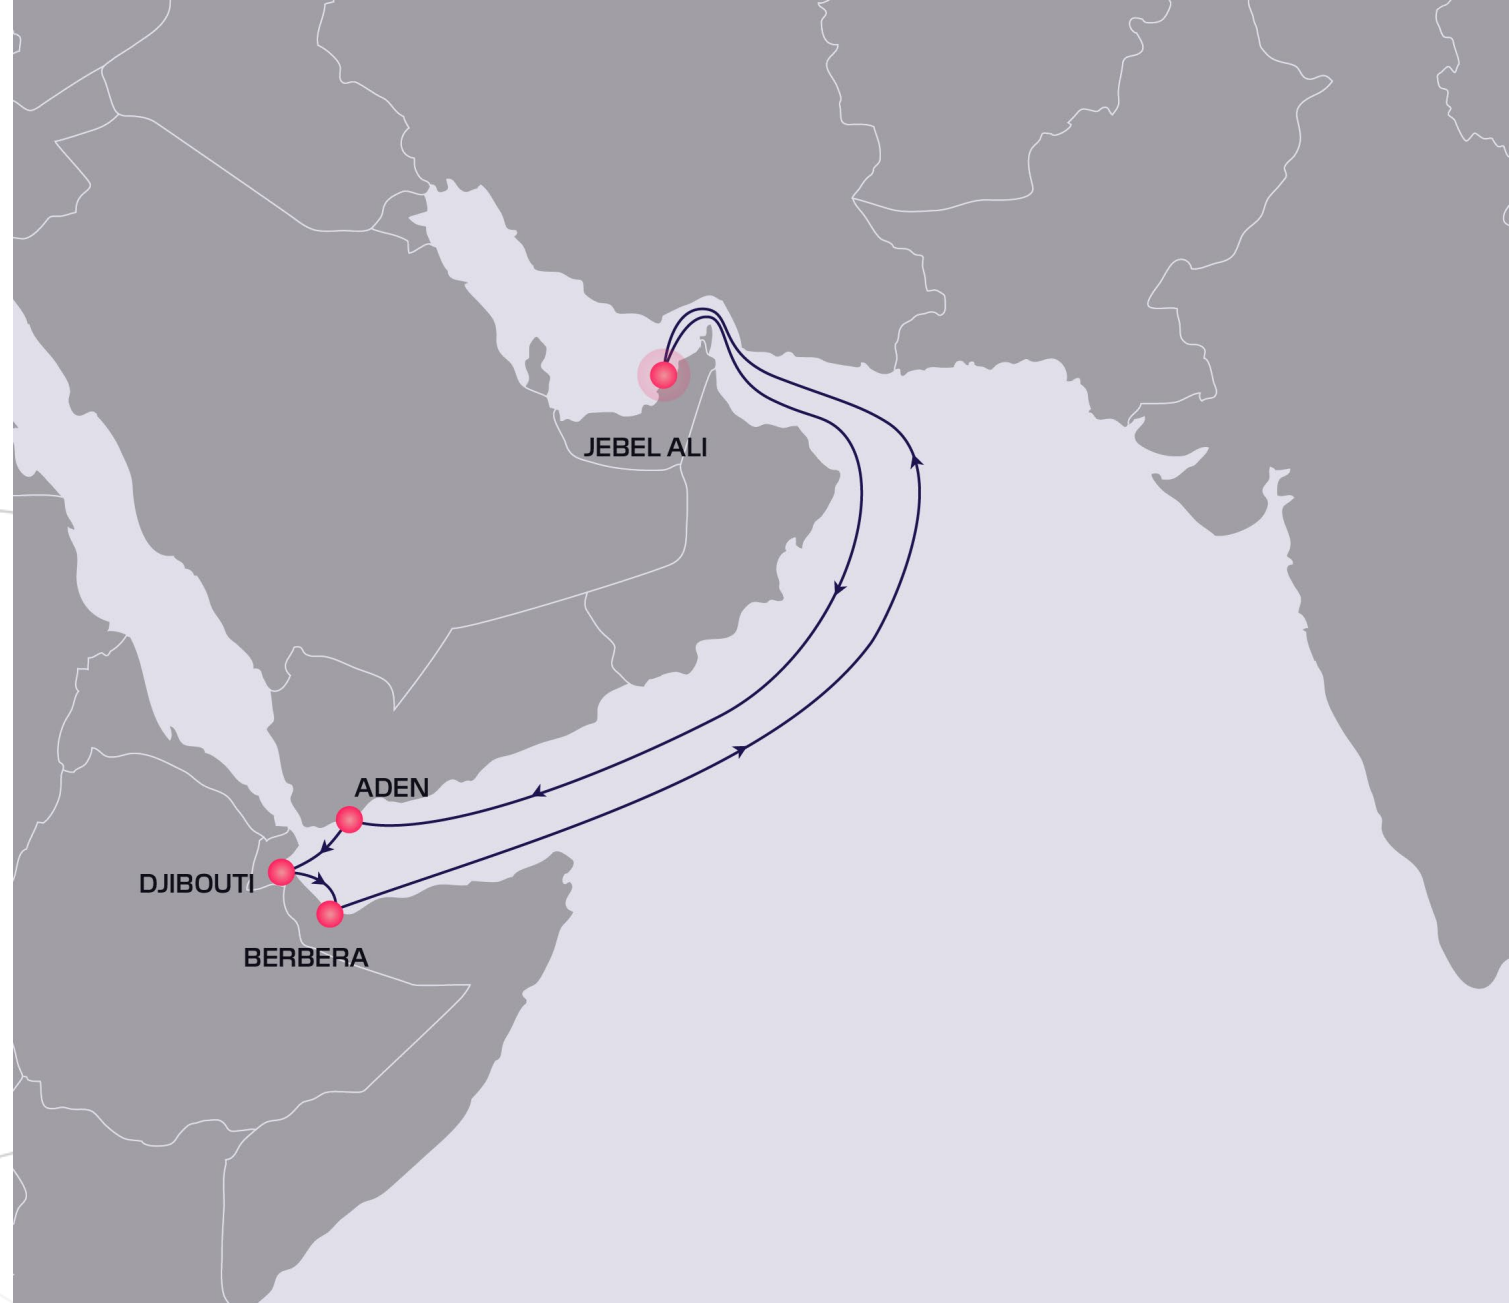

OVERVIEW

GRS

Gulf – Red Sea Service

Route

Jebel Ali – Aden – Djibouti – Berbera – Jebel

Voyage Days

18 days

Frequency

Every 9 days

Partners

UF (1 vsl), Summit (1 vsl)

[< Back to Overview Map](#)