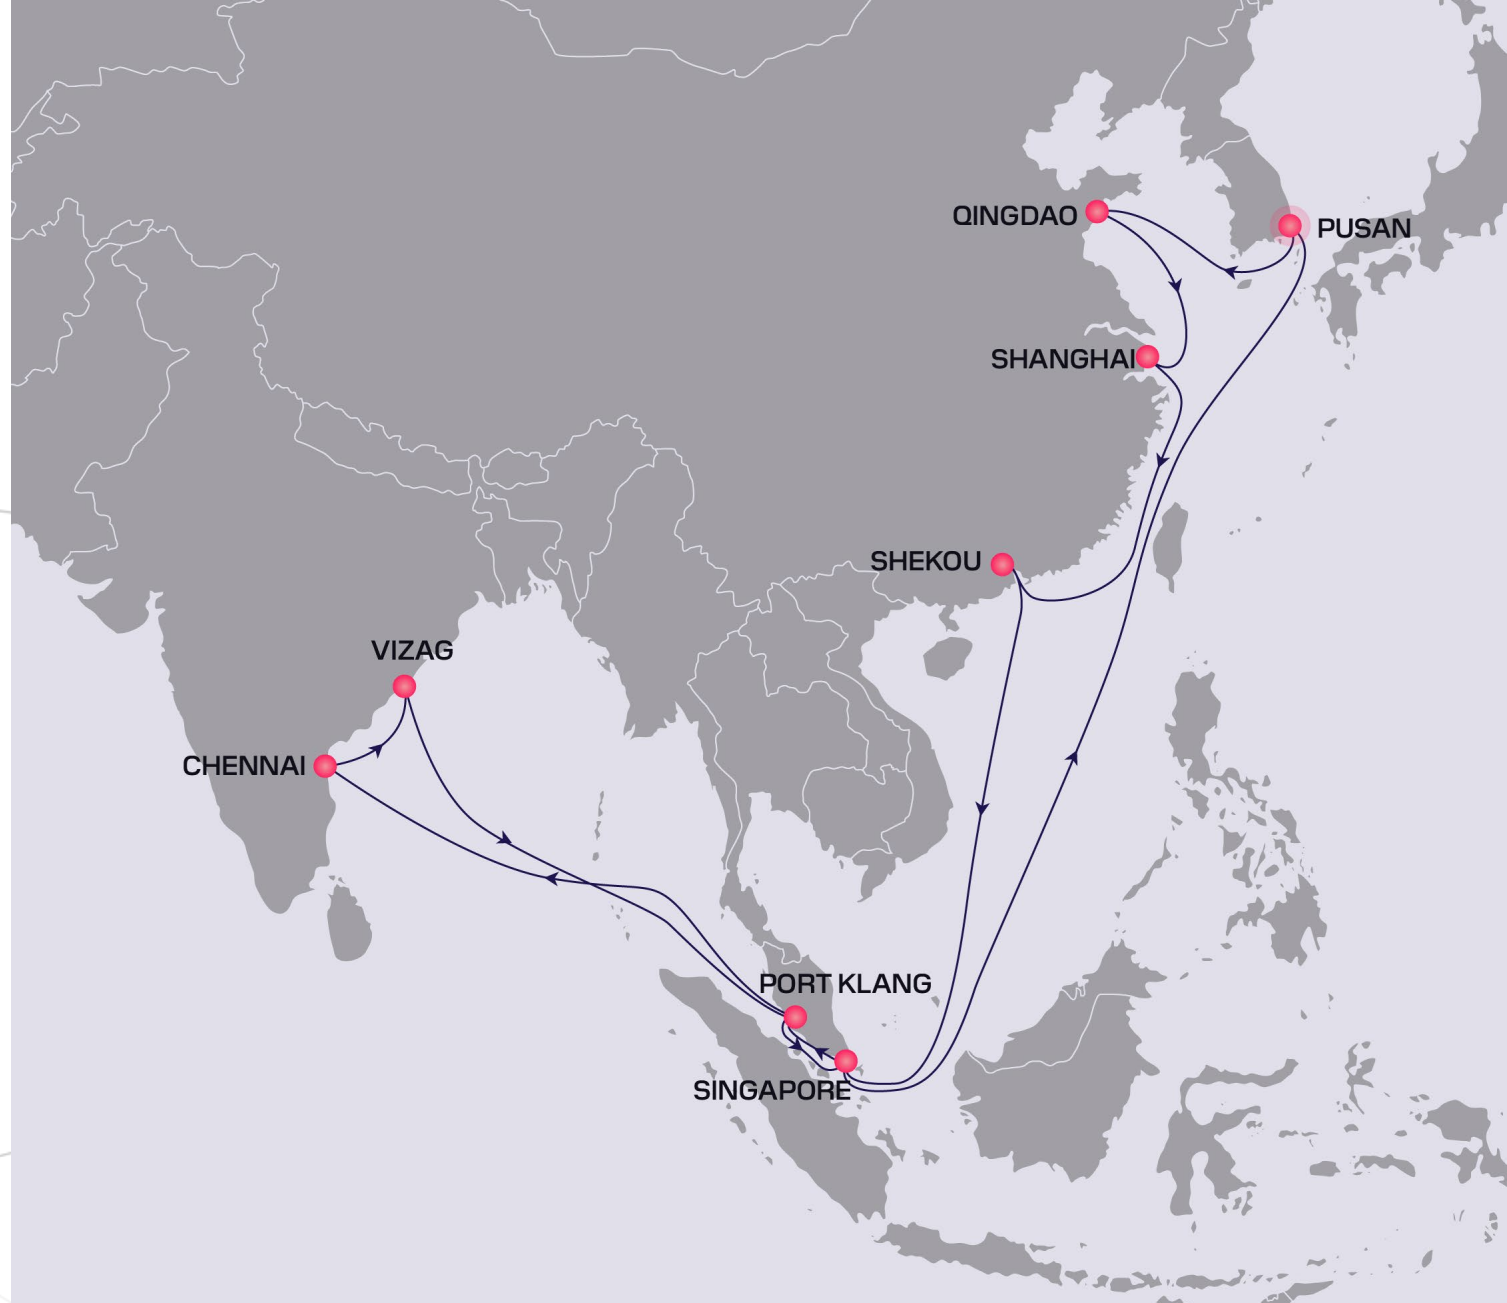

OVERVIEW

FME

Far East Madras Service

Route

- Pusan (BIT) – Qingdao (QQCT) – Shanghai (WGO)
- Shekou (SCT) – Singapore (PSA) – Port Klang (West Port)
- Chennai (CITPL) – Vizag (VCT) – Port Klang (West Port)
- Singapore (PSA) – Pusan (BIT)

Voyage Days

42 days

Frequency

Weekly

Partners

CMA (1 vsl), Cosco (1 vsl), KMTC (1 vsl), RCL (1 vsl),
TSL (1 vsl), UF (1 vsl)

[< Back to Overview Map](#)