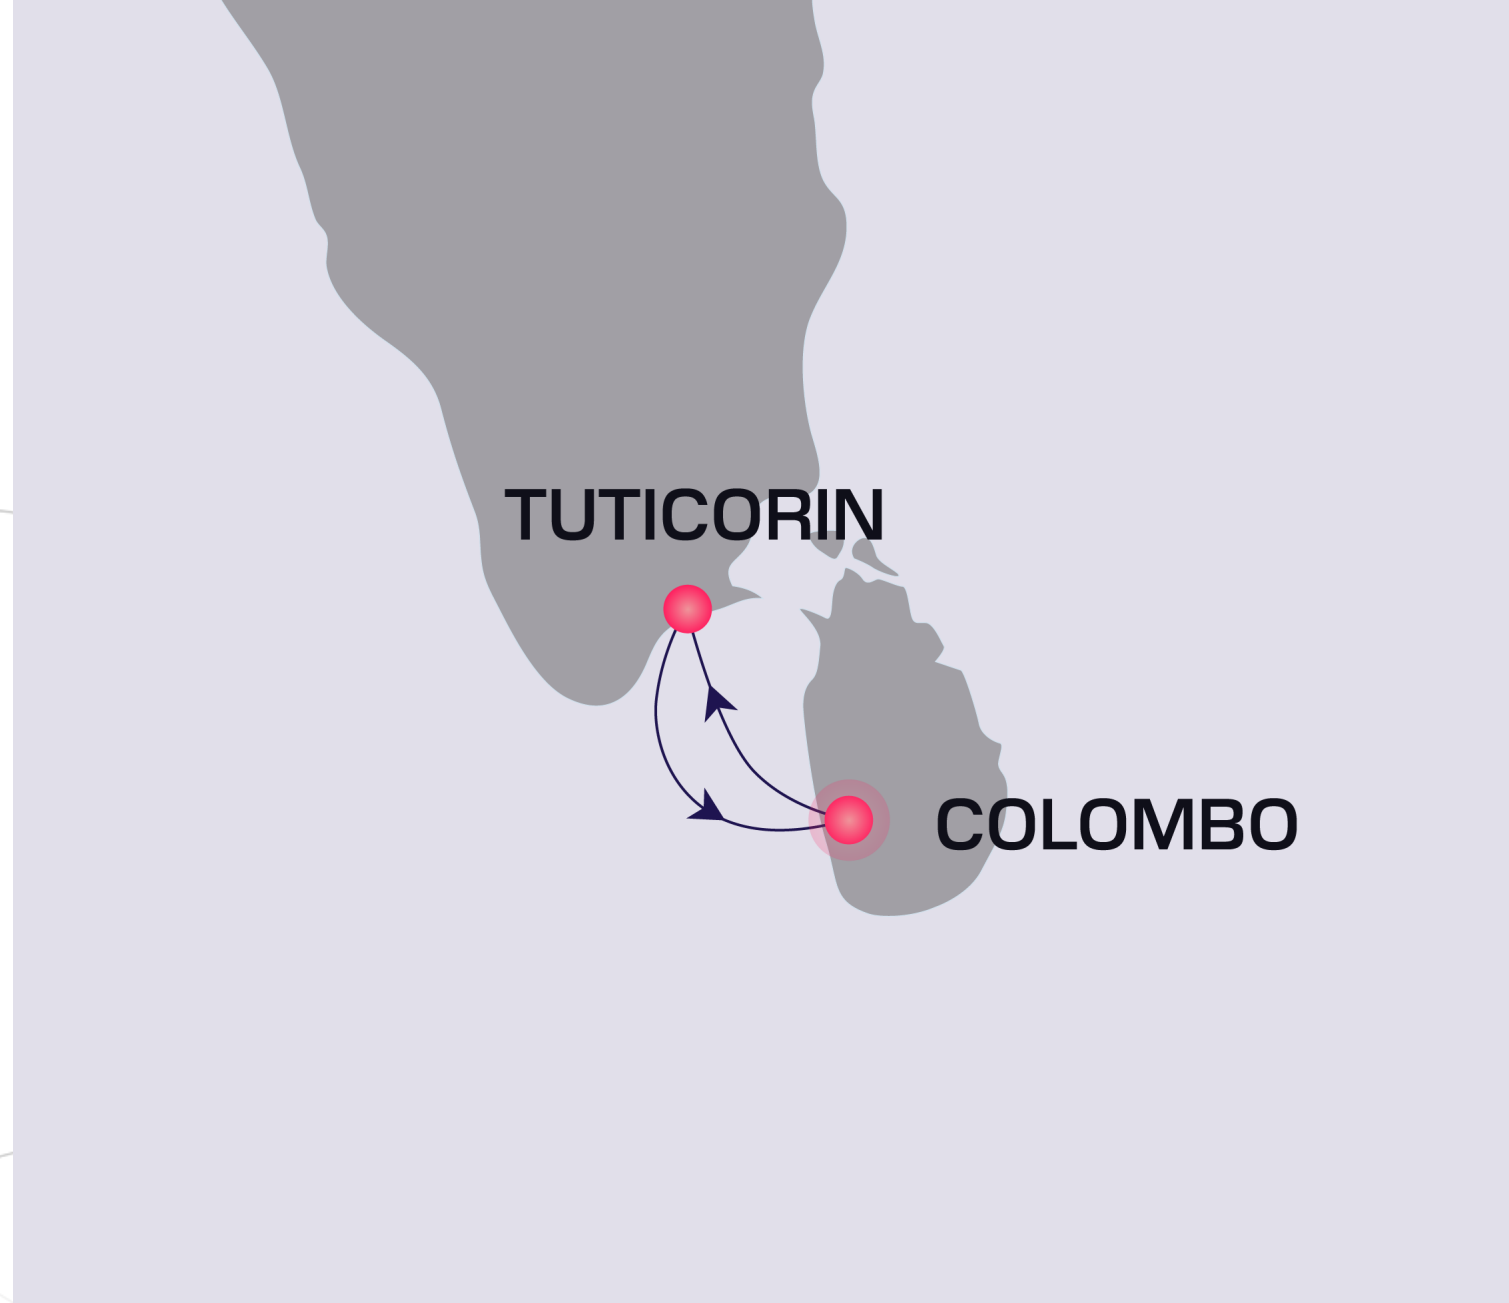

OVERVIEW

TCX

Tuticorin Colombo Express

Route

Colombo – Tuticorin – Colombo

Voyage Days

3.5 days

Frequency

Twice Weekly

Partners

UF / BTL / XPF / FAR (2 vsIs)

[< Back to Overview Map](#)