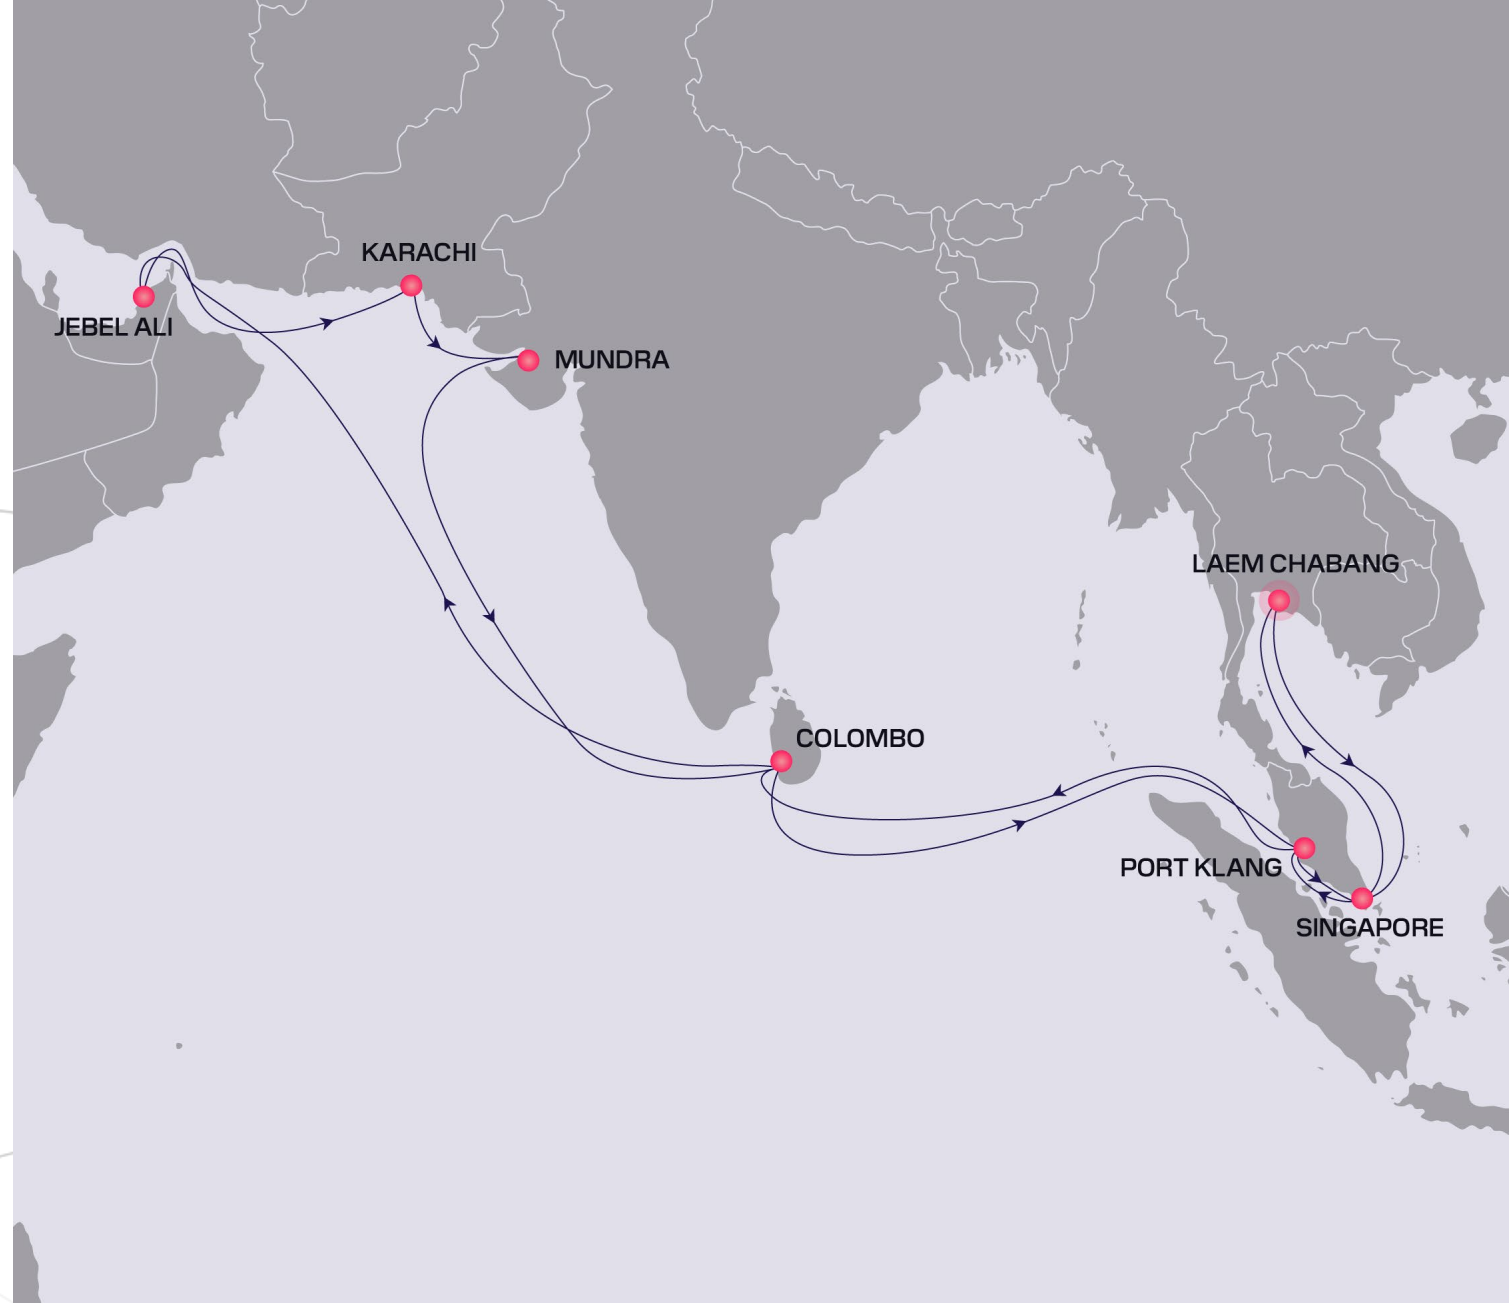

OVERVIEW

AGI

Asian Gulf ISC Service

Route

Laem Chabang (ECTT B2) – Singapore (PSA) – Port Klang
(North Port) – Port Klang (West Port) – Colombo (JCT)
– Jebel Ali (DPW T2) – Karachi (KICT) – Mundra (Adani)
– Colombo (JCT) – Port Klang (West Port)
– Singapore (PSA) – Laem Chabang (ECTT B2)

Voyage Days

42 days

Frequency

Weekly

Partners

Cosco (1 vsl), EMC (2 vsl), UF (3 vsl)

[< Back to Overview Map](#)