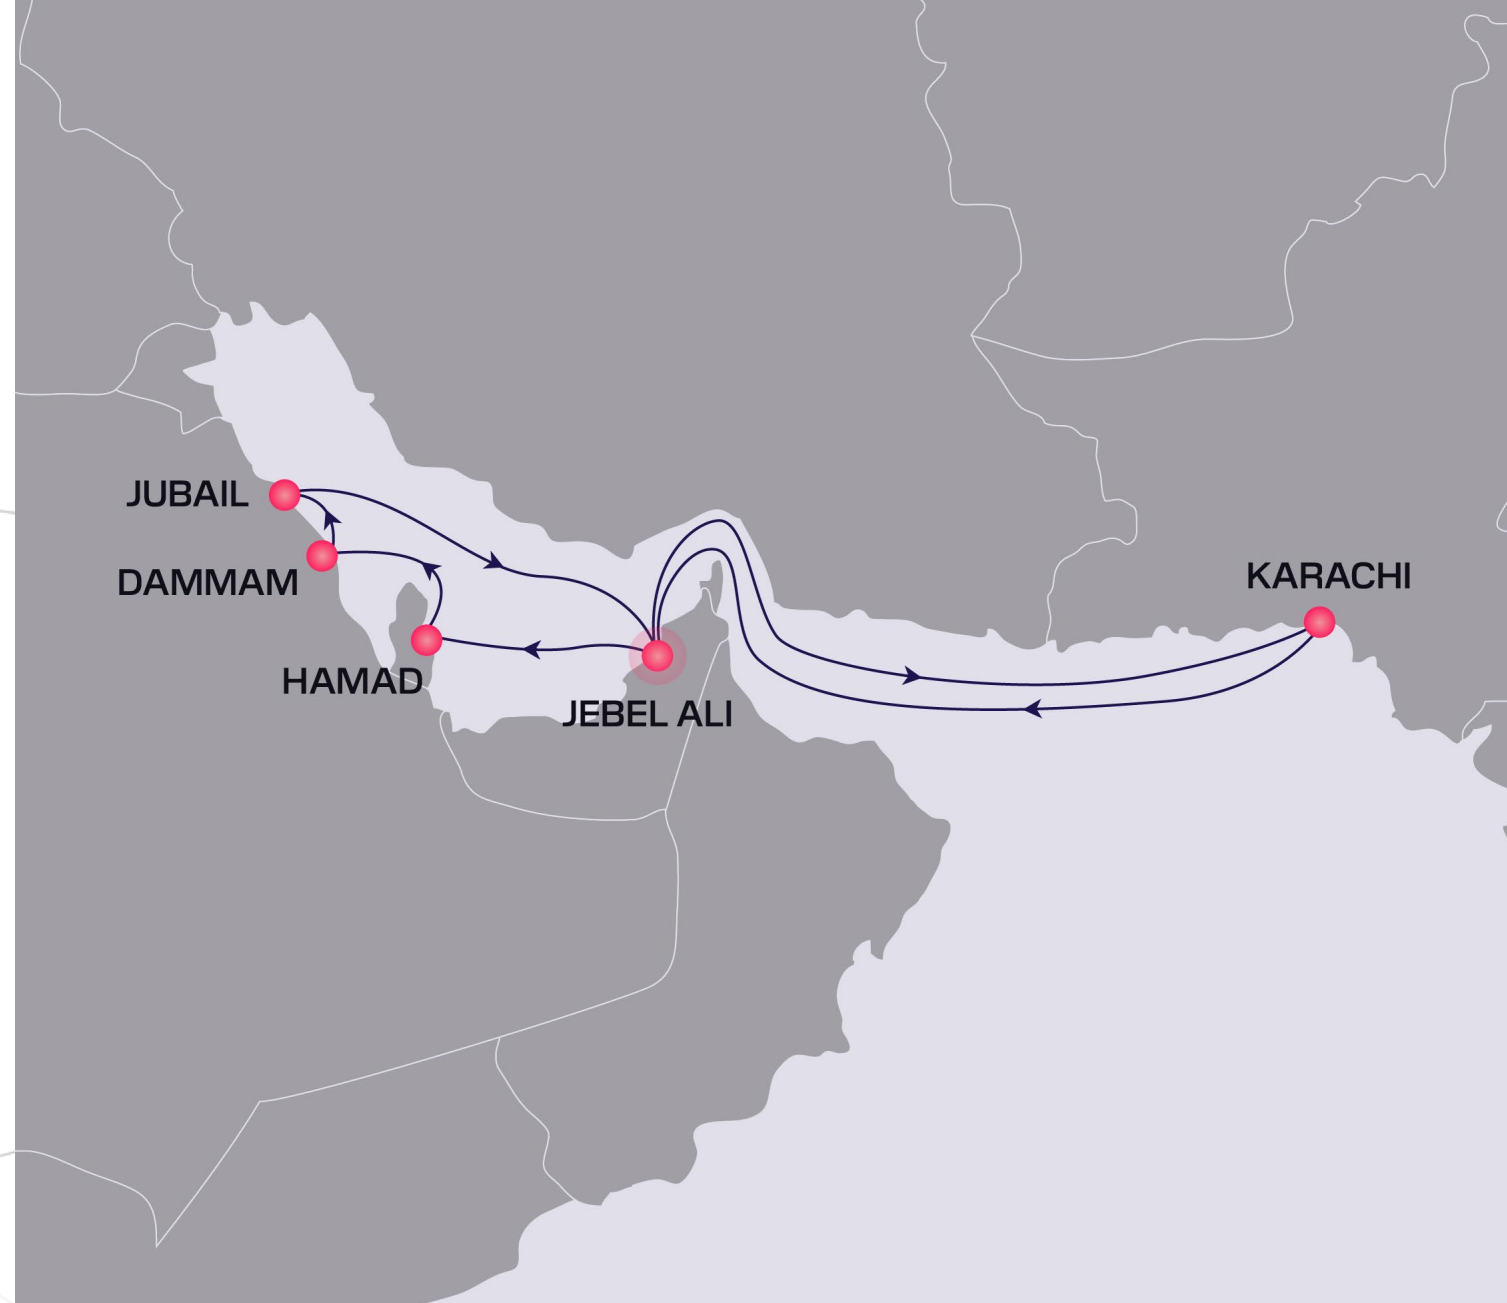

OVERVIEW

PSX

Pakistan Saudi Arabia Express

Route

Jebel Ali – Hamad – Dammam – Jubail – Jebel Ali – Karachi
– Jebel Ali

Voyage Days

14 days

Frequency

Weekly

Partners

WanHai (1 vsl), UF (1 vsl)

[< Back to Overview Map](#)